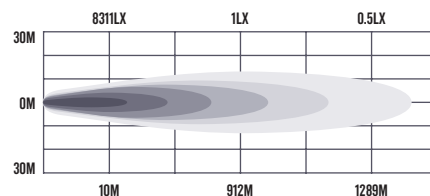

LED DRIVING LAMPS

Roadvision's S9 Stealth PRO Series Driving Lights deliver cutting-edge upgrades and a sleek modern appearance, making them the perfect choice for larger 4WD's and Trucks. Maintaining the contemporary bezel-less design, the S9 series now features dynamic start-up Daytime Running Lights (DRL) and a stylish black cover with a dedicated DRL window, offering enhanced functionality and aesthetics. When not illuminated, the DRL seamlessly darkens, ensuring a sleek, understated look. With black mounting hardware, the S9 series utilizes 34 x 3W Osram LEDs to produce an impressive 10485lm per light and 912mts of beam penetration at 1 lux. Built to withstand the harshest conditions, these lights feature a lightweight yet tough aluminium housing and a durable polycarbonate lens. Powered by Roadvision's Thermal Management Technology, the S9 Stealth PRO Series guarantees superior performance and durability in any environment.

### PART NUMBERS

**RDL6901SD**  
9" LED Driving Light 10-30V Round 143W Spot Beam

SPECIFICATIONS	RDL6901SD
BEAM PATTERN	Spot
MAXIMUM LUMENS PER LIGHT (PAIR)	10,485lm (20,970lm)
MAXIMUM LUX @ 10M PER LIGHT (PAIR)	8,311lx (16,622lx)
MAXIMUM BEAM DISTANCE @ 1LX PER LIGHT (PAIR)	912m (1,289m)
INPUT VOLTAGE	10-30VDC
MAXIMUM WATTS	143W
NUMBER OF LEDS	34 x 3W Osram
CURRENT DRAW @ 13.8V	10.34 Amps
LENS CONSTRUCTION	Polycarbonate
HOUSING CONSTRUCTION	Die-Cast Aluminium
WIRING	2 Pin Deutsch Plug
DIMENSIONS AXBXC	238 x 87 x 249mm

### LINE DIAGRAM