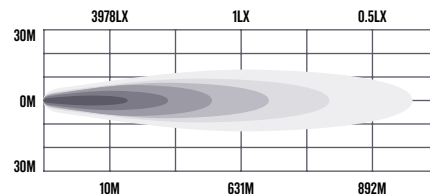

Roadvision's S7 Stealth PRO Series Driving Lights deliver cutting-edge upgrades and a sleek modern appearance, making them the perfect choice for smaller SUVs and passenger vehicles. Maintaining the contemporary bezel-less design, the S7 series now features dynamic start-up Daytime Running Lights (DRL) and a stylish black cover with a dedicated DRL window, offering enhanced functionality and aesthetics. When not illuminated, the DRL seamlessly darkens, ensuring a sleek, understated look. With black mounting hardware, the S7 series utilizes 16 x 3W Osram LEDs to produce an impressive 5130lm per light and 631mts of beam penetration at 1 lux. Built to withstand the harshest conditions, these lights feature a lightweight yet tough aluminium housing and a durable polycarbonate lens. Powered by Roadvision's Thermal Management Technology, the S7 Stealth PRO Series guarantees superior performance and durability in any environment.

PART NUMBERS

RDL6701SD
7" LED Driving Light 10-30V Round 68W Spot Beam

SPECIFICATIONS	RDL6701SD
BEAM PATTERN	Spot
MAXIMUM LUMENS PER LIGHT (PAIR)	5,130lm (10,260lm)
MAXIMUM LUX @ 10M PER LIGHT (PAIR)	3,978lx (7,956lx)
MAXIMUM BEAM DISTANCE @ 1LX PER LIGHT (PAIR)	631m (892m)
INPUT VOLTAGE	10-30VDC
MAXIMUM WATTS	68W
NUMBER OF LEDs	16 x 3W Osram
CURRENT DRAW @ 13.8V	4.95 Amps
LENS CONSTRUCTION	Polycarbonate
HOUSING CONSTRUCTION	Die-Cast Aluminium
WIRING	2 Pin Deutsch Plug
DIMENSIONS AXBXC	192 x 78 x 195mm

LINE DIAGRAM