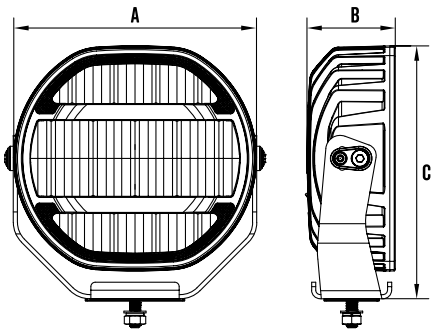

## SPECIFICATIONS

### RDL7800C

SPECIFICATIONS	RDL7800C
BEAM PATTERN	Combination
LUMENS PER LIGHT (PAIR)	9,900lm (19,800lm)
LUX @ 10M PER LIGHT (PAIR)	3,480lx (6,960lx)
BEAM DISTANCE @ 1LX PER LIGHT (PAIR)	590m (834m)
BEAM DISTANCE @ 0.5LX PER LIGHT (PAIR)	834m (1,180m)
INPUT VOLTAGE	10-30VDC
MAXIMUM WATTS	180W
NUMBER OF LEDS	18 x 10W Osram
CURRENT DRAW @ 13.8V	10.2 Amps
LENS CONSTRUCTION	Polycarbonate
HOUSING CONSTRUCTION	Die-Cast Aluminium
WIRING	4 Pin Deutsch Plug Red – Positive, Black – Negative, Yellow – Amber DRL, White – White DRL
DIMENSIONS AXBXC	220 x 80 x 229mm

## LINE DIAGRAM

INCLUDES 1 X PROTECTIVE COVER