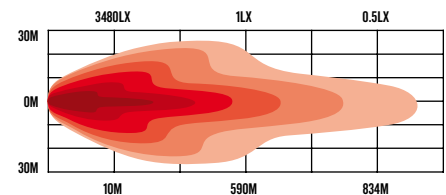

SPECIFICATIONS

RDL7800C

SPECIFICATIONS	RDL7800C
BEAM PATTERN	Combination
LUMENS PER LIGHT (PAIR)	9,900lm (19,800lm)
LUX @ 10M PER LIGHT (PAIR)	3,480lx (6,960lx)
BEAM DISTANCE @ 1LX PER LIGHT (PAIR)	590m (834m)
BEAM DISTANCE @ 0.5LX PER LIGHT (PAIR)	834m (1,180m)
INPUT VOLTAGE	10-30VDC
MAXIMUM WATTS	180W
NUMBER OF LEDS	18 x 10W Osram
CURRENT DRAW @ 13.8V	10.2 Amps
LENS CONSTRUCTION	Polycarbonate
HOUSING CONSTRUCTION	Die-Cast Aluminium
WIRING	4 Pin Deutsch Plug Red – Positive, Black – Negative, Yellow – Amber DRL, White – White DRL
DIMENSIONS AXBXC	220 x 80 x 229mm