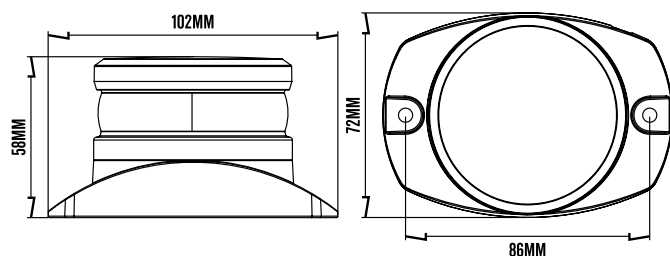

LINE DIAGRAM - RB112Y (FIXED MOUNT) & RB112MY (MAGNETIC MOUNT)

FLASH PATTERNS

1	Rotation (ECE R65)
2	Single Flash
3	Double Flash (SAE Class 2)
4	Quad Flash
5	OCTA Flash
6	Steady On