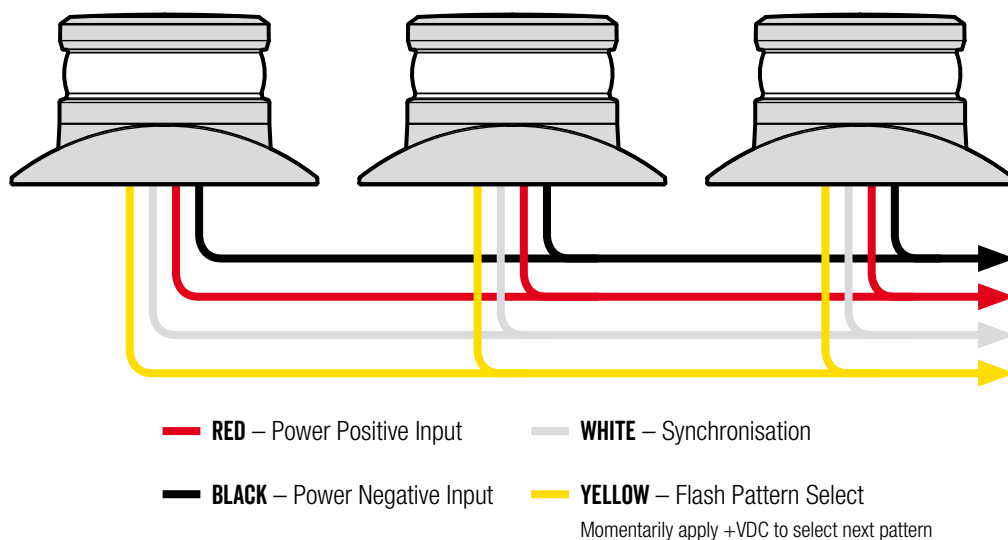

FEATURES

- Compact micro profile 6 function 360° high intensity beacons
- Single, double, quad, rotating and OCTA flash patterns
- Multi-volt 10-30V input & low current draw
- 100,000 hour rated LED lifespan
- Maintenance free solid state technology
- Tough polycarbonate lens & aluminium body
- Waterproof IP67 rated and vibration proof
- Compact micro profile 102 x 58mm body
- Surface mount
- EMC CISPR25 Class 3 & SAE Class 2 Approved

5YR
WARRANTY

Roadvision's RB102 Series compact 360° high intensity beacons are at the forefront of automotive lighting technology. Featuring state-of-the-art LED technology, the Revolver Series LED beacons are specifically designed and engineered to not only meet but exceed Australian and international regulations, including CISPR25 requirements. With a tough aluminium housing and impact resistant polycarbonate lens, the RB102 Series are built to last in the toughest conditions. Featuring 8 x 5W LED's and with 6 selectable strobe flash patterns - including rotating (ECE R65) and double (SAE Class 2), the RB102 Series are the perfect ultra-compact LED beacon for a wide range of materials handling applications.

PART NUMBERS

RB102Y

Micro Revolver Beacon LED 10-30V 6 Flash Patterns Surface Mount

SPECIFICATIONS	RB102Y
FUNCTION	6 Selectable Flash Patterns
NUMBER OF LEDS	8 x 5W
MAXIMUM WATTS	40W
INPUT VOLTAGE	10-30V
CURRENT DRAW AMPS	2.8A @ 13.8V
SYNCHRONISATION	Yes
DIMENSIONS	102x72x58mm
MOUNTING CENTRES	86mm
IP RATING	IP67
WIRING	Red - Positive, Black - Negative, Yellow - Pattern Select, White - Synchronisation
APPROVALS	EMC CISPR25 Class 3 & SAE Class 2 Approved

SYNCHRONISATION WIRING DIAGRAM

LINE DIAGRAM - RB112Y (FIXED MOUNT) & RB112MY (MAGNETIC MOUNT)

FLASH PATTERNS

1	Rotation (ECE R65)
2	Single Flash
3	Double Flash (SAE Class 2)
4	Quad Flash
5	OCTA Flash
6	Steady On