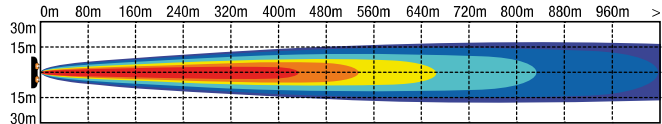

LED Driving Lamps

FEATURES

- Dominator Extreme Series 7" driving lamps produce 7200lm of instant light output
- Advanced optics produces 1360m spot beam
- Supplied with additional driving beam cover
- 18 x 5W Osram LED's produce super white light close to daylight
- Multi-volt 9-32V DC input
- Super low current draw of 5.2A
- 50,000 hour LED lifespan with solid state technology
- Light weight tough die-cast aluminium housing & polycarbonate lens
- Water & dust proof IP67 rated
- Simple 2 wire installation with Deutsch plug
- Over/under voltage, reverse polarity protection & EMI/EMC radio interference approved

When nothing but the best will do, you need the Dominator Extreme Series by Roadvision. The Dominator Series lives up to its name, delivering a spot beam that reaches a whopping 1360m! Featuring 18 x 5W Osram LED's producing 7200lm of super white light, the Dominator Extreme Series provides seriously extreme performance! Not only do they outperform, they outlast. Constructed with heavy duty die cast aluminium housings and vibration resistant mounting they are built for everything extreme.

PART NUMBERS

RDL57S
Driving Lamp LED 9-32V 7" Round 18 LED Spot Beam

SPECIFICATIONS

RDL57S

Beam Type	Spot Beam plus Driving Beam Cover
Beam Distance	Spot 1360m
Light Source	18x5 Watt Cree LED's
Current Draw Amps	5.2A @ 13.8V
Dimensions AxBxC	178x105x194mm
Lamp Diameter	7"
Wiring	2 Pin Deutsch Plug