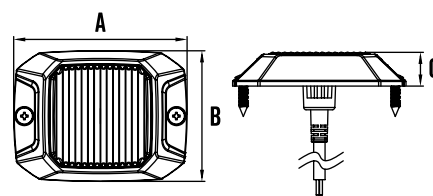

LINE DIAGRAM

FLASH PATTERNS

1	Single
2	Single, California Title 13
3	Double
4	Triple
5	Quadruple
6	Quintuple
7	Combination Single/Double
8	Combination Single/Triple
9	Combination Single/Quintuple
10	Strobe
11	Cruise (30% Brightness)