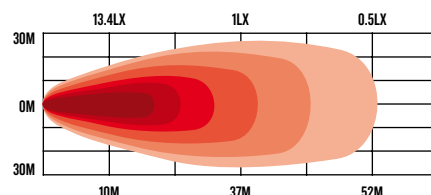

## PART NUMBER

**RWL4823AF**  
LED Work Light 10-30V Square 18W Amber Flood Beam

SPECIFICATIONS	RWL4823AF
BEAM PATTERN	90° Flood
MAXIMUM LUMENS	551lm
INPUT VOLTAGE	10-30 VDC
MAXIMUM WATTS	18W
NUMBER OF LEDS	4 x 4W Osram
CURRENT DRAW @ 13.8V	1.28 Amps
MAXIMUM LUX @ 10M	13.4LX
BEAM DISTANCE @ 1 LUX	37m
LENS CONSTRUCTION	Polycarbonate
HOUSING CONSTRUCTION	Die-Cast Aluminium
WIRING	2 Pin Deutsch Plug
DIMENSIONS AXBXC	69 x 72 x 59mm

## LINE DIAGRAM