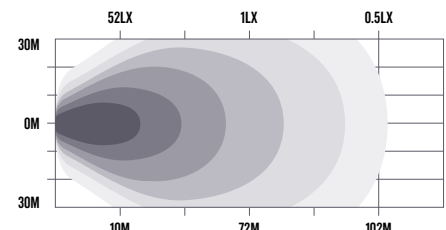

DEUTSCH CONNECTOR

OSRAM LEDS

RADIO INTERFERENCE APPROVED

7 YEAR WARRANTY

ROADVISION S40 Stealth Flood Series Light Bars are available in 13" and 21" sizes, featuring smoked-look lenses and blackout mounting hardware for that STEALTH appearance. Built to withstand demanding environments, they utilize Roadvision's Thermal Management Technology to maximize light output while ensuring durability. With a flood beam pattern, these light bars provide a wider and closer illumination, perfect for off-roading or work purposes. The Stealth Flood Series Light Bars combine style, durability, and superior lighting performance, these light bars are the epitome of automotive sophistication.

PART NUMBERS

RBL4013F
LED Bar Light S40 SERIES 13" 10-30V Flood

RBL4021F
LED Bar Light S40 SERIES 21" 10-30V Flood

LINE DIAGRAM

S40

STEALTH
S E R I E S

SPECIFICATIONS	RBL4013F	RBL4021F
BEAM PATTERN	140° Ultra Wide Flood	140° Ultra Wide Flood
MAXIMUM LUMENS	3138lm	5252lm
MAXIMUM LUX @ 10M	52lx	95lx
METRES AT 1 LUX	72m	97m
INPUT VOLTAGE	10-30 VDC	10-30 VDC
MAXIMUM WATTS	49W	94W
NUMBER OF LEDS	12 x 3W Osram	21 x 3W Osram
CURRENT DRAW @ 13.8V	3.57 Amps	6.78 Amps
LENS CONSTRUCTION	Polycarbonate	Polycarbonate
HOUSING CONSTRUCTION	Aluminium	Aluminium
WIRING	2 PIN Deutsch Plug	2 PIN Deutsch Plug
DIMENSIONS AXBXC	315 x 55 x 40mm	522 x 55 x 40mm