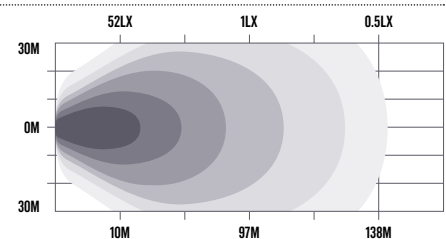

FEATURES

- S40 Stealth Flood Series single row LED bar lamps produce up to 5252lm of instant light output
- 140° ultra wide flood beam
- Available in 13" & 21" models
- Smoked lens appearance and blackout mounting hardware
- 3W Osram LED's produce super white light close to daylight
- Multi-volt 10-30V DC input & low current draw
- 50,000 hour LED lifespan with solid state technology
- Thermal management technology
- Light weight tough die-cast aluminium housing & polycarbonate lens
- Water & dust proof IP67 rated
- Simple 2 wire installation
- Adjustable side mounts & low-profile slide mounts
- Over/under voltage, reverse polarity protection & EMI/EMC radio interference approved

LED LIGHT BARS

THERMAL MANAGEMENT TECHNOLOGY

MULTI-VOLT 10-30 VDC

POLYCARB LENS

COLOUR TEMP

WATERPROOF

OVER/UNDER VOLTAGE PROTECTION

REVERSE POLARITY PROTECTION

DEUTSCH CONNECTOR

OSRAM LEDS

RADIO INTERFERENCE APPROVED

7 YEAR WARRANTY

ROADVISION S40 Stealth Flood Series Light Bars are available in 13" and 21" sizes, featuring smoked-look lenses and blackout mounting hardware for that STEALTH appearance. Built to withstand demanding environments, they utilize Roadvision's Thermal Management Technology to maximize light output while ensuring durability. With a flood beam pattern, these light bars provide a wider and closer illumination, perfect for off-roading or work purposes. The Stealth Flood Series Light Bars combine style, durability, and superior lighting performance, these light bars are the epitome of automotive sophistication.

PART NUMBERS

RBL4013F
LED Bar Light S40 SERIES 13" 10-30V Flood

LINE DIAGRAM