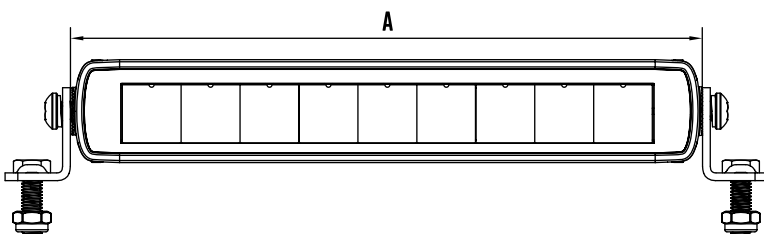

FEATURES

- S40 Stealth Flood Series single row LED bar lamps produce up to 5252lm of instant light output
- 140° ultra wide flood beam
- Available in 13" & 21" models
- Smoked lens appearance and blackout mounting hardware
- 3W Osram LED's produce super white light close to daylight
- Multi-volt 10-30V DC input & low current draw
- 50,000 hour LED lifespan with solid state technology
- Thermal management technology
- Light weight tough die-cast aluminium housing & polycarbonate lens
- Water & dust proof IP67 rated
- Simple 2 wire installation
- Adjustable side mounts & low-profile slide mounts
- Over/under voltage, reverse polarity protection & EMI/EMC radio interference approved

PART NUMBERS

RBL4013F
LED Bar Light S40 SERIES 13" 10-30V Flood

RBL4021F
LED Bar Light S40 SERIES 21" 10-30V Flood

LINE DIAGRAM

S40

STEALTH
S E R I E S

SPECIFICATIONS	RBL4013F	RBL4021F
BEAM PATTERN	140° Ultra Wide Flood	140° Ultra Wide Flood
MAXIMUM LUMENS	3138lm	5252lm
MAXIMUM LUX @ 10M	52lx	95lx
METRES AT 1 LUX	72m	97m
INPUT VOLTAGE	10-30 VDC	10-30 VDC
MAXIMUM WATTS	49W	94W
NUMBER OF LEDS	12 x 3W Osram	21 x 3W Osram
CURRENT DRAW @ 13.8V	3.57 Amps	6.78 Amps
LENS CONSTRUCTION	Polycarbonate	Polycarbonate
HOUSING CONSTRUCTION	Aluminium	Aluminium
WIRING	2 PIN Deutsch Plug	2 PIN Deutsch Plug
DIMENSIONS AXBXC	315 x 55 x 40mm	522 x 55 x 40mm