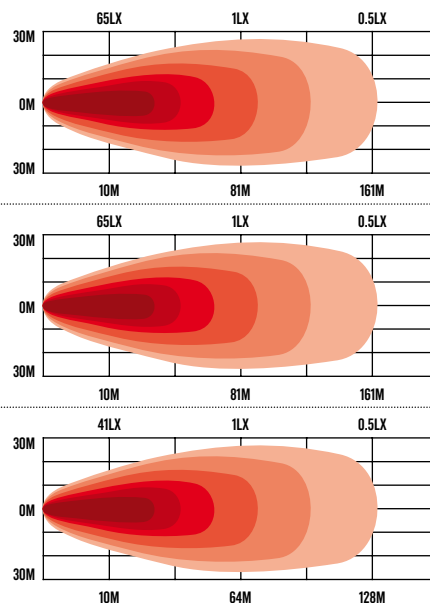

## FEATURES

- RWL48 Series LED work lamps produce a light output of up to 3016 max lumens
- Flood Beam Pattern
- 4 x 9W Osram LED's produce super white light close to daylight.
- Multi-volt 10-30V DC input & super low current draw
- 50,000 hour LED lifespan with solid state technology
- Light weight tough die-cast aluminium housing & polycarbonate lens
- Simple 2 wire installation
- Over/under voltage, reverse polarity protection & EMI/EMC radio interference approved

## PART NUMBERS

**RWL4840F**  
LED Work Light 10-30V Square 40W Flood Beam

**RWL4840FFM**  
LED Work Light 10-30V Square 40W Flood Beam Flush Mount

**RWL4823F**  
LED Work Light 10-30V Square 23W Flood Beam

RWL4840F

RWL4840FFM

RWL4823F

SPECIFICATIONS	RWL4840F	RWL4840FFM	RWL4823F
BEAM PATTERN	110° Flood	110° Flood	90° Flood
MAXIMUM LUMENS	3016lm	3016lm	1439lm
INPUT VOLTAGE	10-30 VDC	10-30 VDC	10-30 VDC
MAXIMUM WATTS	40W	40W	23W
NUMBER OF LEDS	4 x 9W Osram	4 x 9W Osram	4 x 5W Osram
CURRENT DRAW @ 13.8V	1.4 -3.3 Amps	1.4 -3.3 Amps	1.1 -1.9 Amps
MAXIMUM LUX @ 10M	65LX	65LX	41LX
MAXIMUM DISTANCE @ 1 LUX	81m	81m	64m
LENS CONSTRUCTION	Polycarbonate	Polycarbonate	Polycarbonate
HOUSING CONSTRUCTION	Die-Cast Aluminium	Die-Cast Aluminium	Die-Cast Aluminium
CUT OUT	N/A	82 x 75mm	N/A
WIRING	2 Pin Deutsch Plug	2 Pin Deutsch Plug	2 Pin Deutsch Plug
DIMENSIONS AXBXC	81 x 82 x 67mm	122 x 89 x 72mm	69 x 72 x 59mm

LINE DIAGRAM - RWL4840F

LINE DIAGRAM - RWL4840FFM

LINE DIAGRAM - RWL4823F