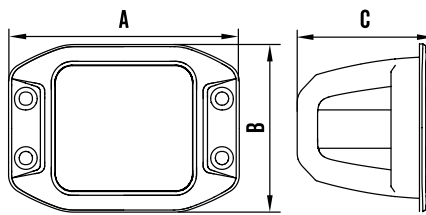

LINE DIAGRAM - RWL4840FFM