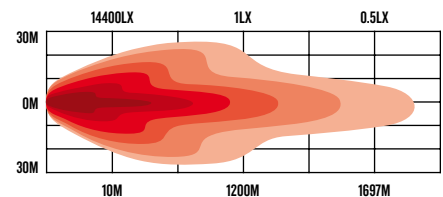

PART NUMBERS

RDL5900C

LED Driving Light 9" DX2 Series Combination Beam 9-36V
Roadvision Dominator Extreme 2