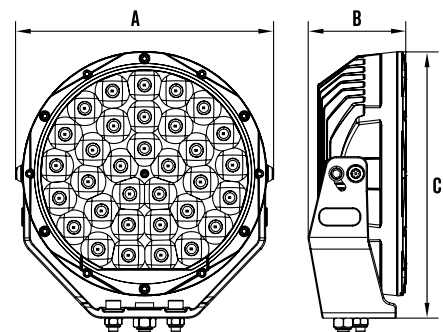

LINE DIAGRAM