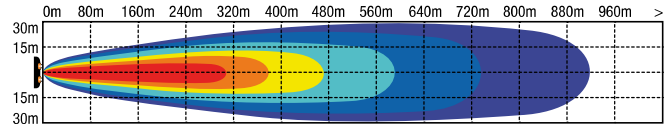

LED Driving Lamps

DOMINATOR 9" EXTREME SERIES

FEATURES

- Dominator Extreme Series 9" driving lamps produce 10500lm of instant light output
- Advanced optics produces 900m spot beam
- Supplied with additional driving beam cover
- 30 x 5W Osram LED's produce super white light close to daylight
- Multi-volt 9-32V DC input
- Super low current draw of 8.3A
- 50,000 hour LED lifespan with solid state technology
- Light weight tough die-cast aluminium housing & polycarbonate lens
- Water & dust proof IP67 rated
- Simple 2 wire installation with Deutsch plug
- Over/under voltage, reverse polarity protection & EMI/EMC radio interference approved

The Dominator Extreme Series by Roadvision, the ultimate in performance LED lighting. The Dominator Series lives up to its name, delivering a spot beam that reaches a whopping 900m! Featuring 30 x 5W Osram LED's producing 10500lm of super white light, the Dominator Extreme Series provides seriously extreme performance! Not only do they outperform, they outlast. Constructed with heavy duty die cast aluminium housings and vibration resistant mounting they are built for everything extreme.

PART NUMBERS

RDL59S
Driving Lamp LED 9-32V 9" Round 30 LED Spot Beam with Driving Beam Cover

SPECIFICATIONS

RDL59S

| | |
|-------------------|-----------------------------------|
| Beam Type | Spot Beam plus Driving Beam Cover |
| Beam Distance | Spot 900m |
| Light Source | 30x5 Watt Cree LED's |
| Current Draw Amps | 8.3A @ 13.8V |
| Dimensions AxBxC | 220x95x240mm |
| Lamp Diameter | 9" |
| Wiring | 2 Pin Deutsch Plug |