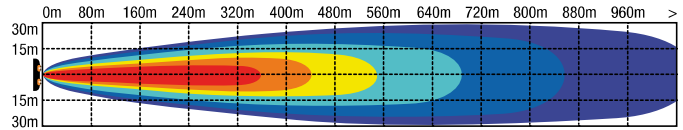

LED Driving Lamps

DOMINATOR 7" SLIM LINE SERIES

FEATURES

- Dominator Slim Line Series driving lamps produce 4320lm of instant light output
- Super slim line housing 70mm deep
- Advanced optics produces 1045m driving beam
- 16 x 3W Osram LED's produce super white light close to daylight
- Multi-volt 9-32V DC input
- Super low current draw of 3.9A
- 50,000 hour LED lifespan with solid state technology
- Light weight tough die-cast aluminium housing & polycarbonate lens
- Water & dust proof IP67 rated
- Simple 2 wire installation with Deutsch plug
- Over/under voltage, reverse polarity protection & EMI/EMC radio interference approved

The Dominator Slim Line Series by Roadvision lives up to its name, with exceptional lighting performance, in a compact yet rugged package. Producing 4320lm of instant light output from 16 premium 3W Osram LED's, packaged in a tough yet light weight die-cast aluminium housing & polycarbonate lens, the Dominator Series provide superior performance and durability. Perfect for smaller SUV's and passenger vehicles, the 7" slim line design allows installation into even the tightest applications without compromising on lighting performance.

PART NUMBERS

RDL27D
Driving Lamp LED 9-32V 7" Round 16 LED Driving Beam

SPECIFICATIONS

	RDL27D
Beam Type	Driving Beam
Beam Distance	1045m
Light Source	16x3 Watt Osram LED's
Current Draw Amps	3.9A @ 13.8V
Dimensions	177.8x193x78mm
Lamp Diameter	7"
Wiring	2 Pin Deutsch Plug