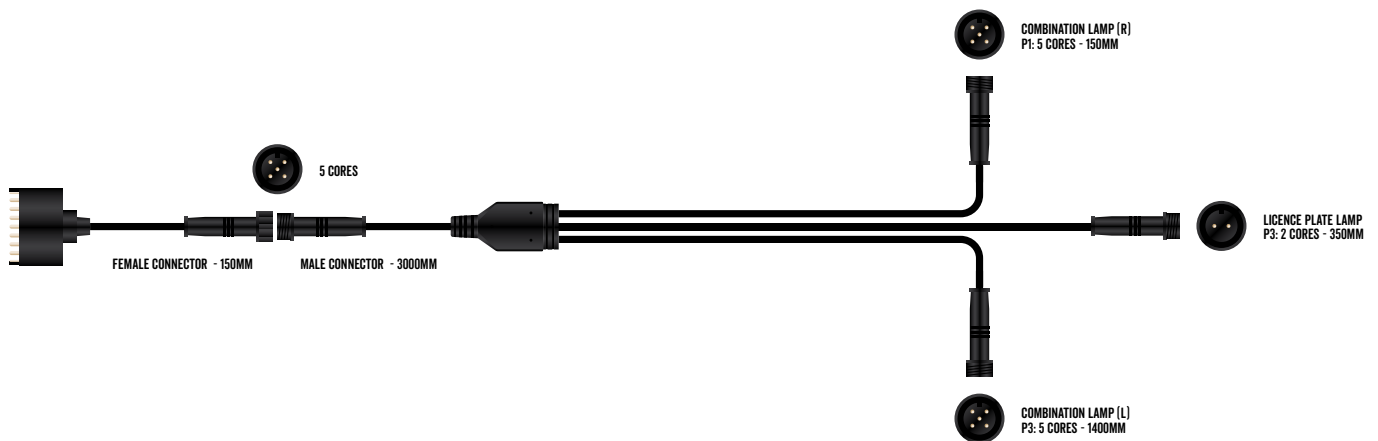

WIRING DIAGRAM - BR6X4F

WIRING DIAGRAM - BR12X6F