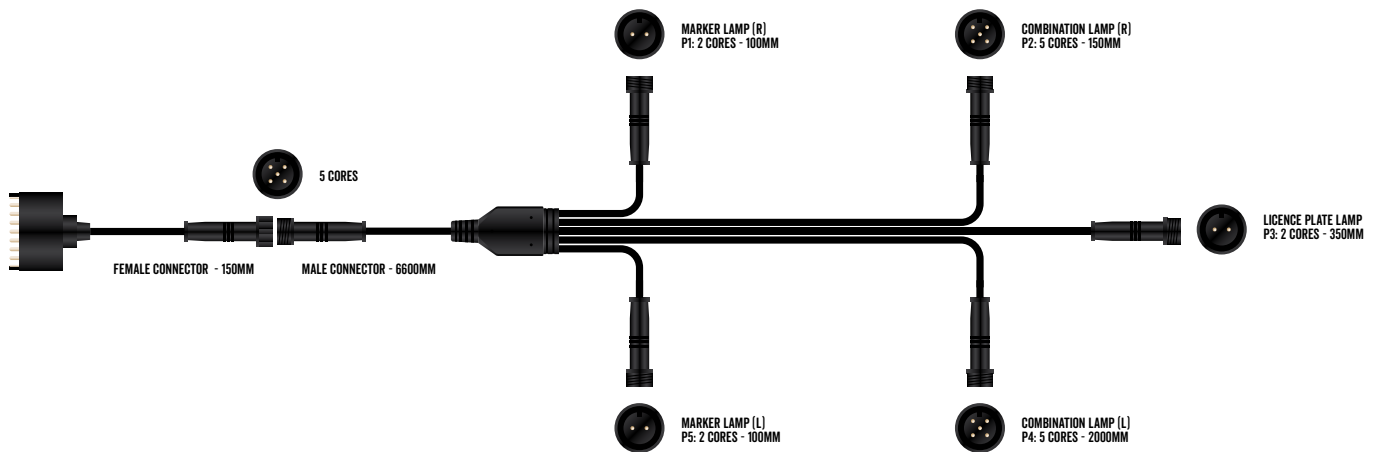

WIRING DIAGRAM - BRBT8MF