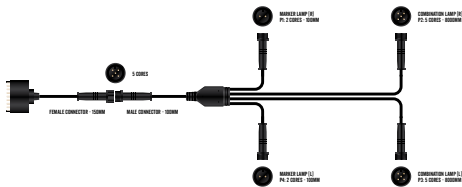

BRBT8MF

LEDLink 8m Trailer Wiring Harness Kit Suits Marine Trailers

SPECIFICATIONS

	BR6X4F	BR12X6F	BRBT8MF
DESCRIPTION	LEDLink Trailer Wiring Harness Kit	LEDLink Trailer Wiring Harness Kit	LEDLink 8m Trailer Wiring Harness Kit
TRAILER TYPE	6' x 4' Standard Trailers	12' x 6' Standard Trailers	Marine Trailers Up To 8m Long
HARNESS DIMENSIONS (TOTAL)	Length 3150mm x Width 1550mm	Length 6750mm x Width 2150mm	Length 8250mm
WIRING	7 Pin Flat Trailer Plug	7 Pin Flat Trailer Plug	7 Pin Flat Trailer Plug
COMPATIBILITY	Compatible with all Roadvision LEDLink Lamps & Accessories	Compatible with all Roadvision LEDLink Lamps & Accessories	Compatible with all Roadvision LEDLink Lamps & Accessories
APPLICATION	Pair of Combination Lamps & Licence Plate Lamp	Pair of Combination Lamps, Licence Plate Lamp, & Pair of Marker Lamps	Pair of Combination Lamps & Pair of Marker Lamps