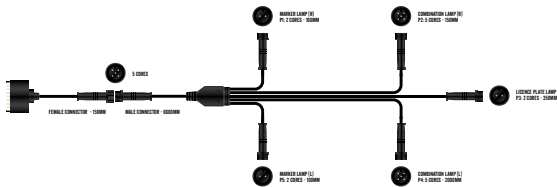

BR12X6F

LEDLink Trailer Wiring Harness Kit Suits 12x6 Standard Trailers