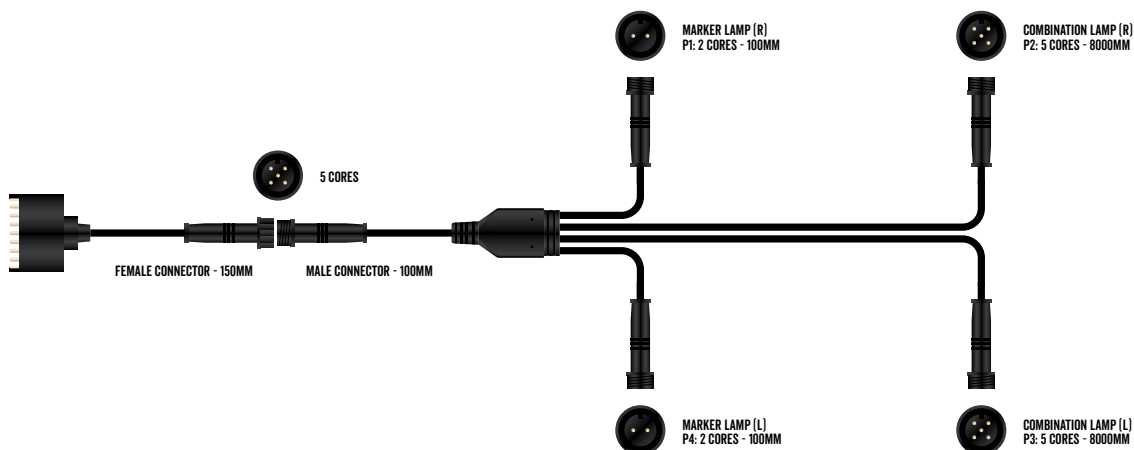

EXTENSION LEAD ACCESSORIES

BR2C1ME	LEDLink Extension Lead 1m Two Cores
BR2C2ME	LEDLink Extension Lead 2.5m Two Cores
BR2C5ME	LEDLink Extension Lead 5m Two Cores
BR5C1ME	LEDLink Extension Lead 1m Five Cores
BR5C2ME	LEDLink Extension Lead 2.5m Five Cores
BR5C5ME	LEDLink Extension Lead 5m Five Cores