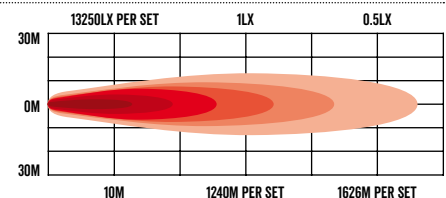

LED DRIVING LAMPS

The Roadvision Essentials Series driving lights sets are the ideal choice for those chasing value for money without compromising on quality. Utilising high performing 5W Osram LED's, Thermal Management Technology, packaged in an IP68 rated housing and shielded behind a polycarbonate lens, these driving lights are built to endure the toughest conditions. The Essentials Series driving light sets produce up to 20400lm of instant light output, combined with a spot style beam patterns reach up to 1240 meters @ 1 LUX. Available in the most common 7" & 9" sizes, they are a perfect entry level solution while still providing great output, durability and the perfect look for your rig.

PART NUMBERS

RDLW1700S
7" LED Driving Light Set 11-32V Round 210W Spot Beam

RDLW1900S
9" LED Driving Light Set 11-32V Round 320W Spot Beam

SPECIFICATIONS	RDLW1700S	RDLW1900S
BEAM PATTERN	Spot	Spot
MAXIMUM LUMENS	14400lm per set	20400lm per set
MAXIMUM LUX @ 10M	11236lx per set	13250lx per set
MAXIMUM BEAM DISTANCE @ 0.5LX	1245m per set	1626m per set
MAXIMUM BEAM DISTANCE @ 1LX	1060m per set	1240m per set
INPUT VOLTAGE	11-32VDC	11-32VDC
MAXIMUM WATTS	210W Per Set	320W Per Set
NUMBER OF LEDS	21 x 5W Osram Each	32 x 5W Osram Each
CURRENT DRAW @ 13.8V	11.2~15.0 Amps per set	16.5~22.9 Amps per set
LENS CONSTRUCTION	Polycarbonate	Polycarbonate
HOUSING CONSTRUCTION	Die-Cast Aluminium	Die-Cast Aluminium
WIRING	2 Pin Deutsch Plug	2 Pin Deutsch Plug
DIMENSIONS AXBXC	175 x 192 x 85mm	220 x 238 x 92mm