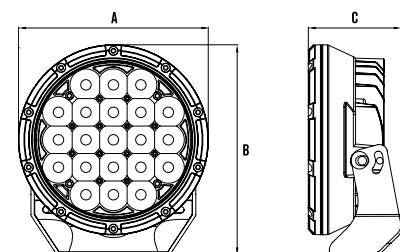

PART NUMBERS

RDLW1700S
7" LED Driving Light Set 11-32V Round 210W Spot Beam

RDLW1900S
9" LED Driving Light Set 11-32V Round 320W Spot Beam

SPECIFICATIONS	RDLW1700S	RDLW1900S
BEAM PATTERN	Spot	Spot
MAXIMUM LUMENS	14400lm per set	20400lm per set
MAXIMUM LUX @ 10M	11236lx per set	13250lx per set
MAXIMUM BEAM DISTANCE @ 0.5LX	1245m per set	1626m per set
MAXIMUM BEAM DISTANCE @ 1LX	1060m per set	1240m per set
INPUT VOLTAGE	11-32VDC	11-32VDC
MAXIMUM WATTS	210W Per Set	320W Per Set
NUMBER OF LEDS	21 x 5W Osram Each	32 x 5W Osram Each
CURRENT DRAW @ 13.8V	11.2~15.0 Amps per set	16.5~22.9 Amps per set
LENS CONSTRUCTION	Polycarbonate	Polycarbonate
HOUSING CONSTRUCTION	Die-Cast Aluminium	Die-Cast Aluminium
WIRING	2 Pin Deutsch Plug	2 Pin Deutsch Plug
DIMENSIONS AXBXC	175 x 192 x 85mm	220 x 238 x 92mm

LINE DIAGRAM - RDLW1700S

LINE DIAGRAM - RDLW1900S