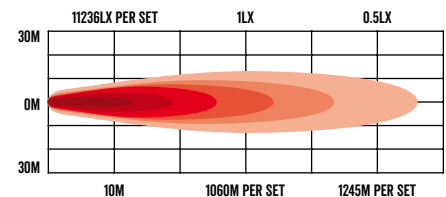

LED DRIVING LAMPS

The Roadvision Essentials Series driving lights sets are the ideal choice for those chasing value for money without compromising on quality. Utilising high performing 5W Osram LED's, Thermal Management Technology, packaged in an IP68 rated housing and shielded behind a polycarbonate lens, these driving lights are built to endure the toughest conditions. The Essentials Series driving light sets produce up to 20400lm of instant light output, combined with a spot style beam patterns reach up to 1240 meters @ 1 LUX. Available in the most common 7" & 9" sizes, they are a perfect entry level solution while still providing great output, durability and the perfect look for your rig.

PART NUMBERS

RDLW1700S
7" LED Driving Light Set 11-32V Round 210W Spot Beam

RDLW1900S
9" LED Driving Light Set 11-32V Round 320W Spot Beam

SPECIFICATIONS	RDLW1700S	RDLW1900S
BEAM PATTERN	Spot	Spot
MAXIMUM LUMENS	14400lm per set	20400lm per set
MAXIMUM LUX @ 10M	11236lx per set	13250lx per set
MAXIMUM BEAM DISTANCE @ 0.5LX	1245m per set	1626m per set
MAXIMUM BEAM DISTANCE @ 1LX	1060m per set	1240m per set
INPUT VOLTAGE	11-32VDC	11-32VDC
MAXIMUM WATTS	210W Per Set	320W Per Set
NUMBER OF LEDS	21 x 5W Osram Each	32 x 5W Osram Each
CURRENT DRAW @ 13.8V	11.2~15.0 Amps per set	16.5~22.9 Amps per set
LENS CONSTRUCTION	Polycarbonate	Polycarbonate
HOUSING CONSTRUCTION	Die-Cast Aluminium	Die-Cast Aluminium
WIRING	2 Pin Deutsch Plug	2 Pin Deutsch Plug
DIMENSIONS AXBXC	175 x 192 x 85mm	220 x 238 x 92mm